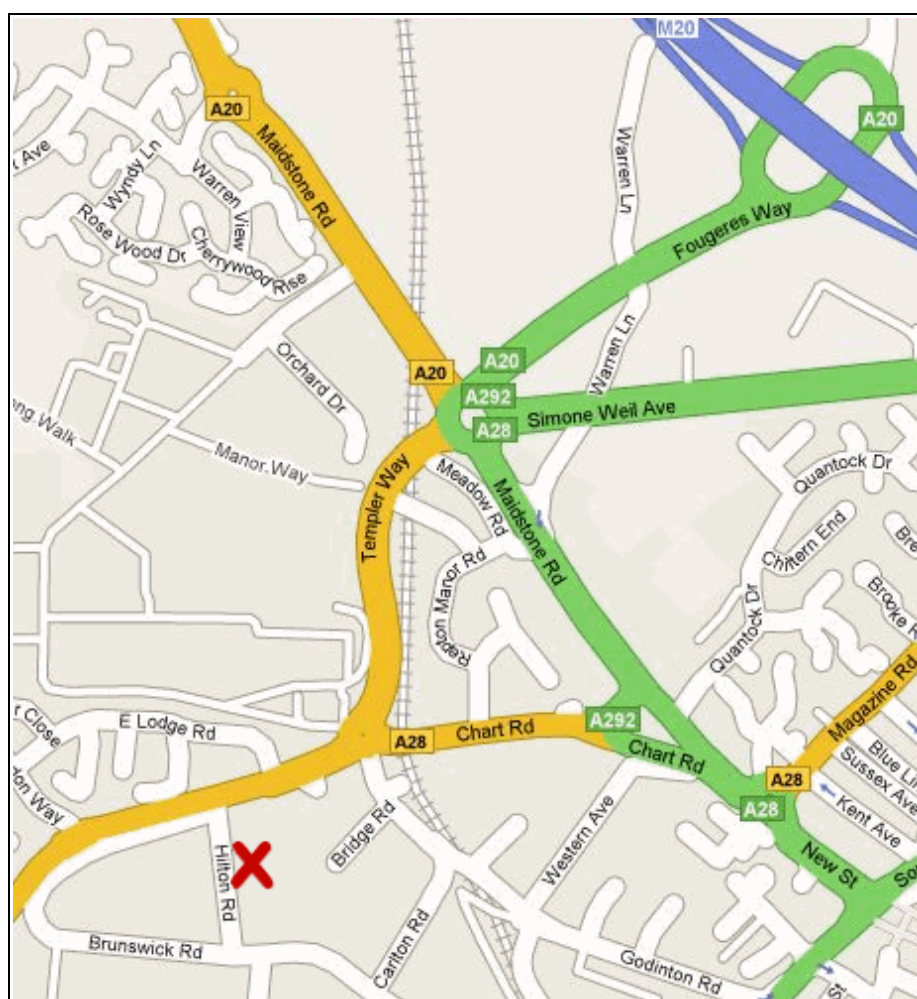

## DIRECTIONS TO PLASTICOM

1. Exit Junction 9 from the M20
2. Take exit on roundabout towards Tenterden & Town Centre.  
[3rd exit if travelling from London - 1st exit if travelling from Folkestone].
3. At next roundabout take 3rd exit towards Tenterden.
4. At next roundabout take 3rd exit again towards Tenterden.
5. Travel along Chart Road for approx 100 Yards, turn left into Hilton Road.
6. Plasticom is situated approx 100 yards on left hand side on Hilton Road.